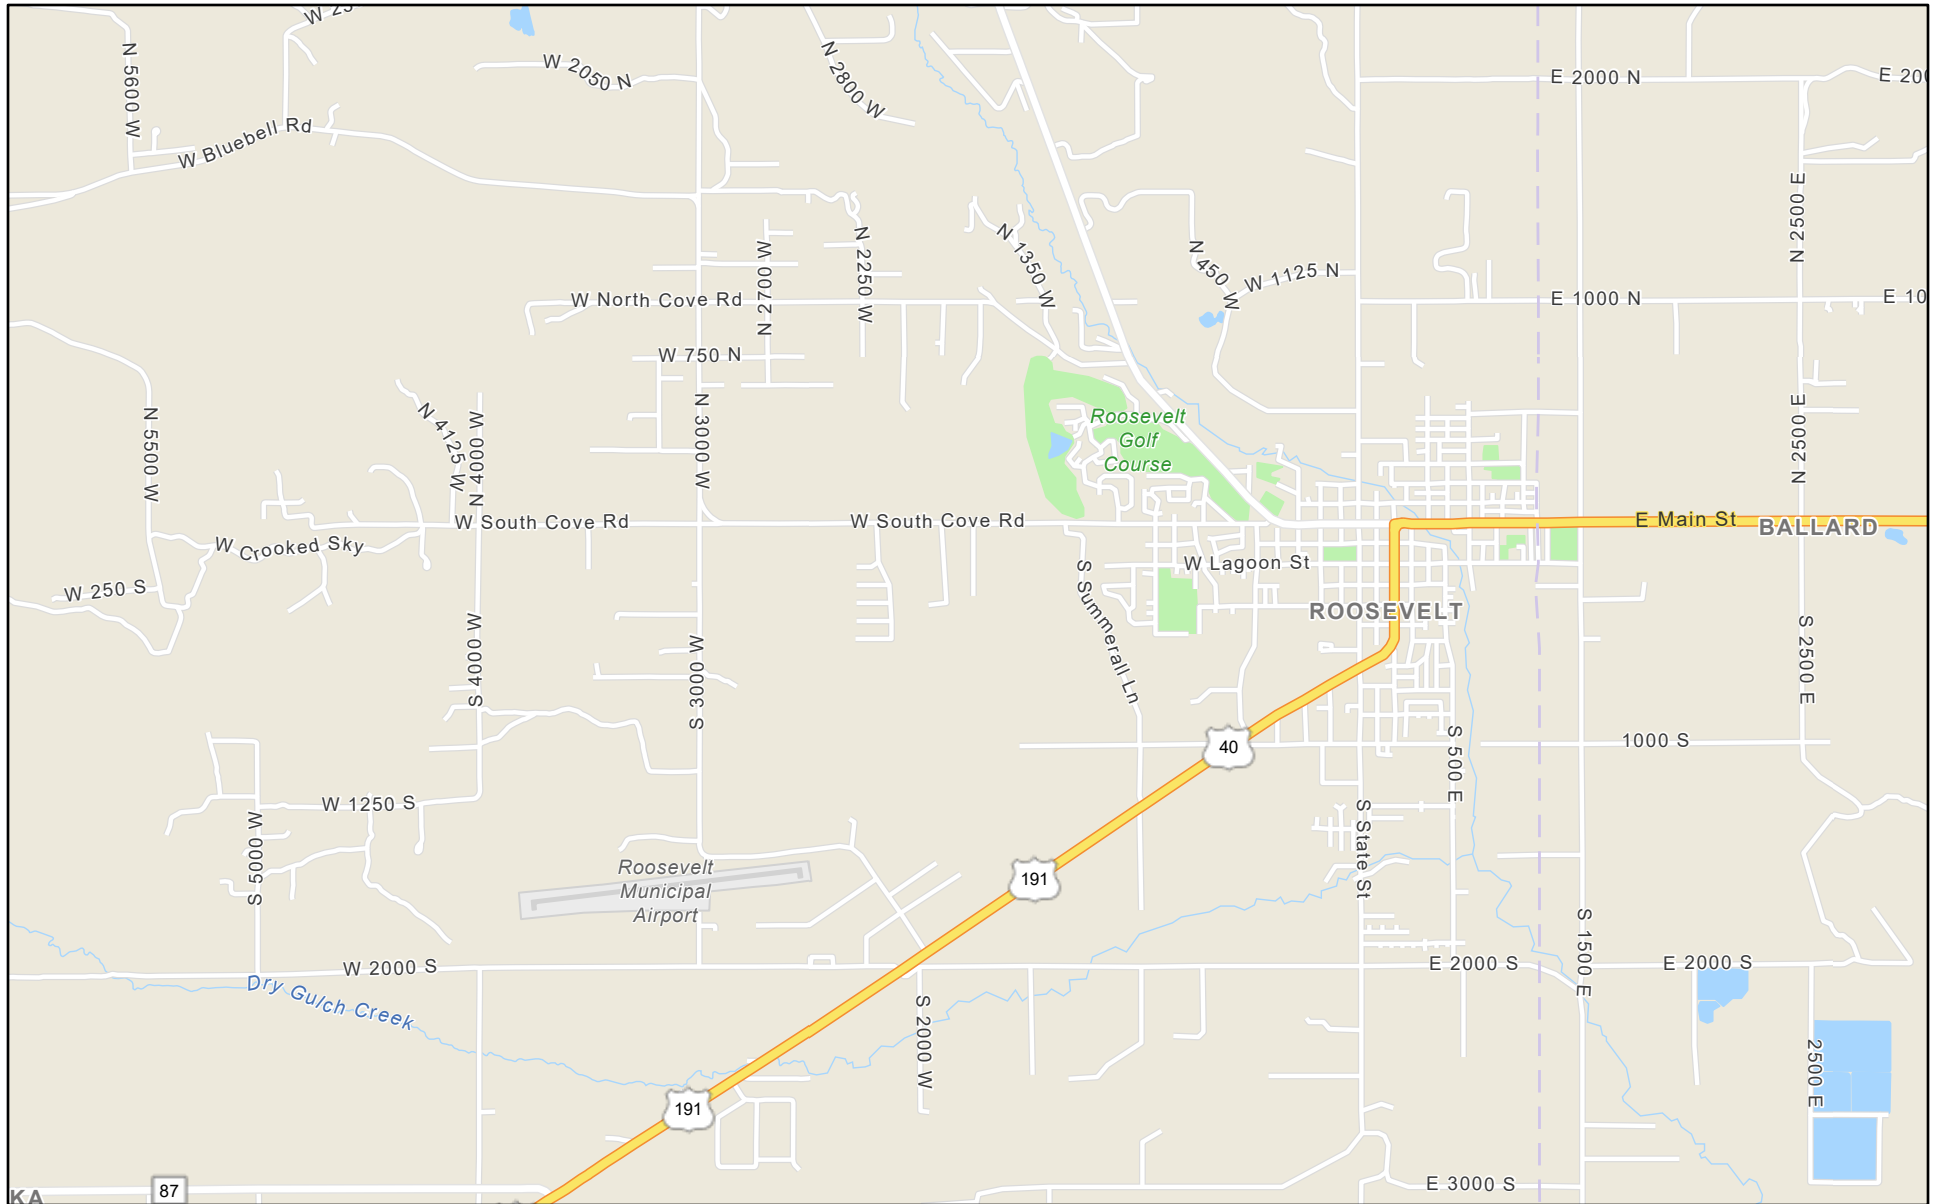

Roosevelt City Map

1:72,224

Utah Geospatial Resource Center, Esri, HERE, Garmin, SafeGraph, GeoTechnologies, Inc, METI/NASA, USGS, Bureau of Land Management,